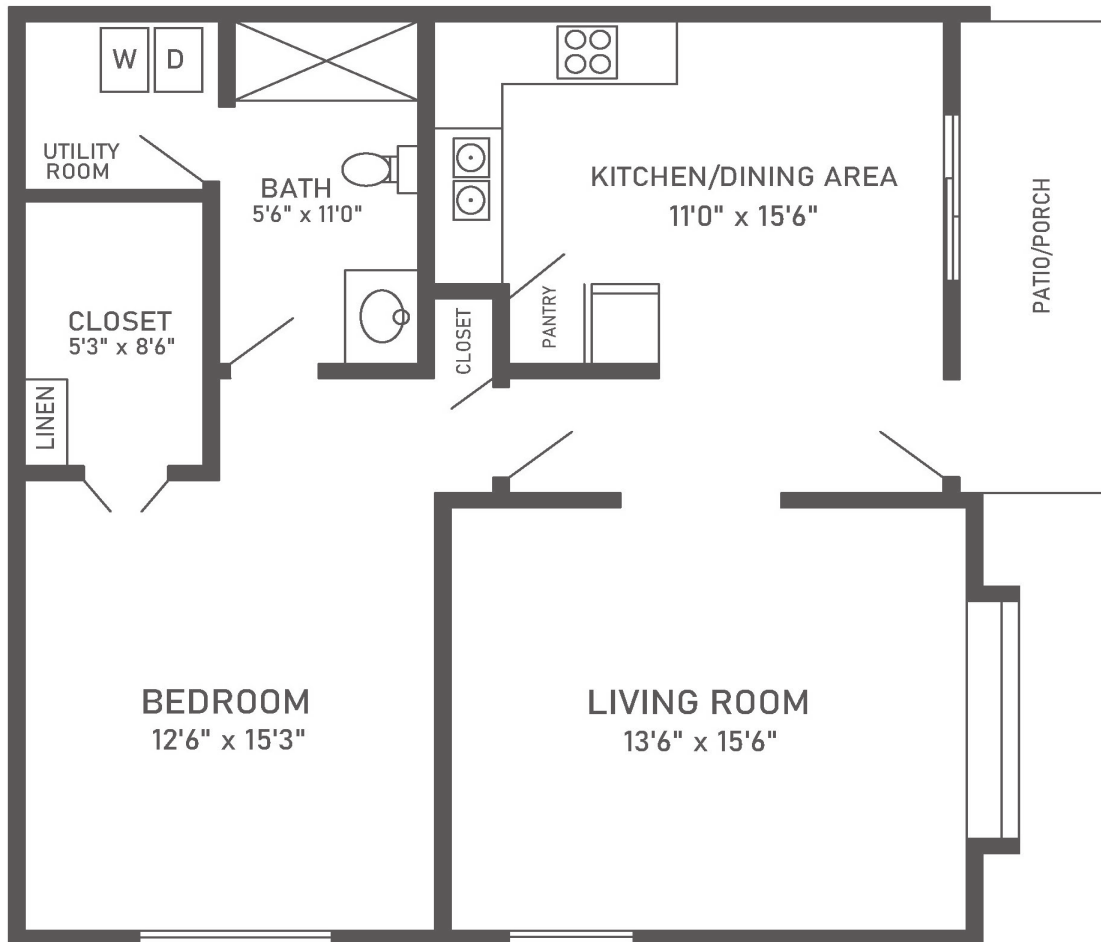

Cottage

One-Bedroom, One-Bath

825 sq. ft.

Dimensions are approximate.

700 West Fabyan Parkway, Batavia, IL 60510 (630) 879-4100 CovLivingHolmstad.org

Covenant Living Communities & Services is a ministry of the Evangelical Covenant Church and does not discriminate pursuant to the federal Fair Housing Act. All faiths and beliefs are welcome.