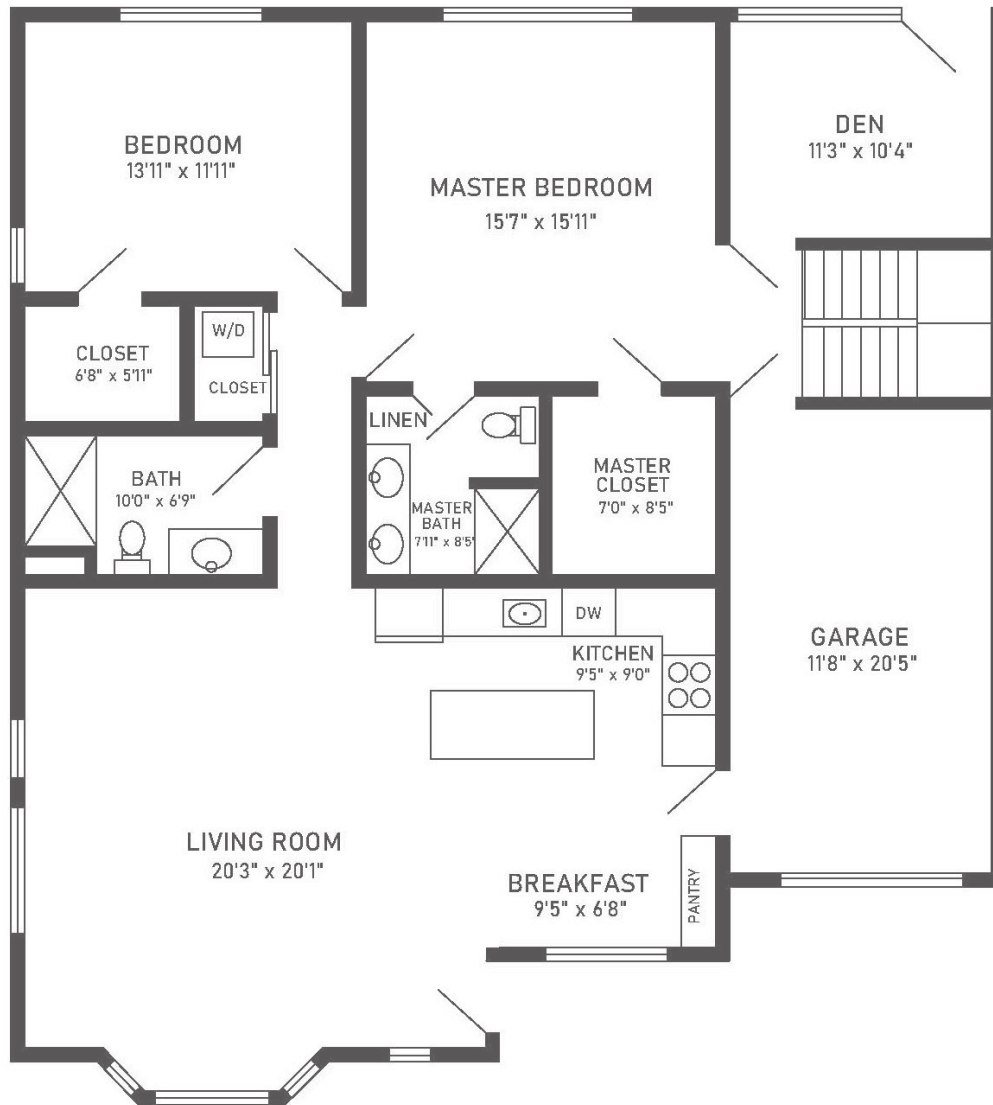

Duplex - A

Two-Bedroom, Two-Bath

1,450 sq. ft.

Dimensions are approximate.

700 West Fabyan Parkway, Batavia, IL 60510 (630) 879-4100 CovLivingHolmstad.org

Covenant Living Communities & Services is a ministry of the Evangelical Covenant Church and does not discriminate pursuant to the federal Fair Housing Act. All faiths and beliefs are welcome.