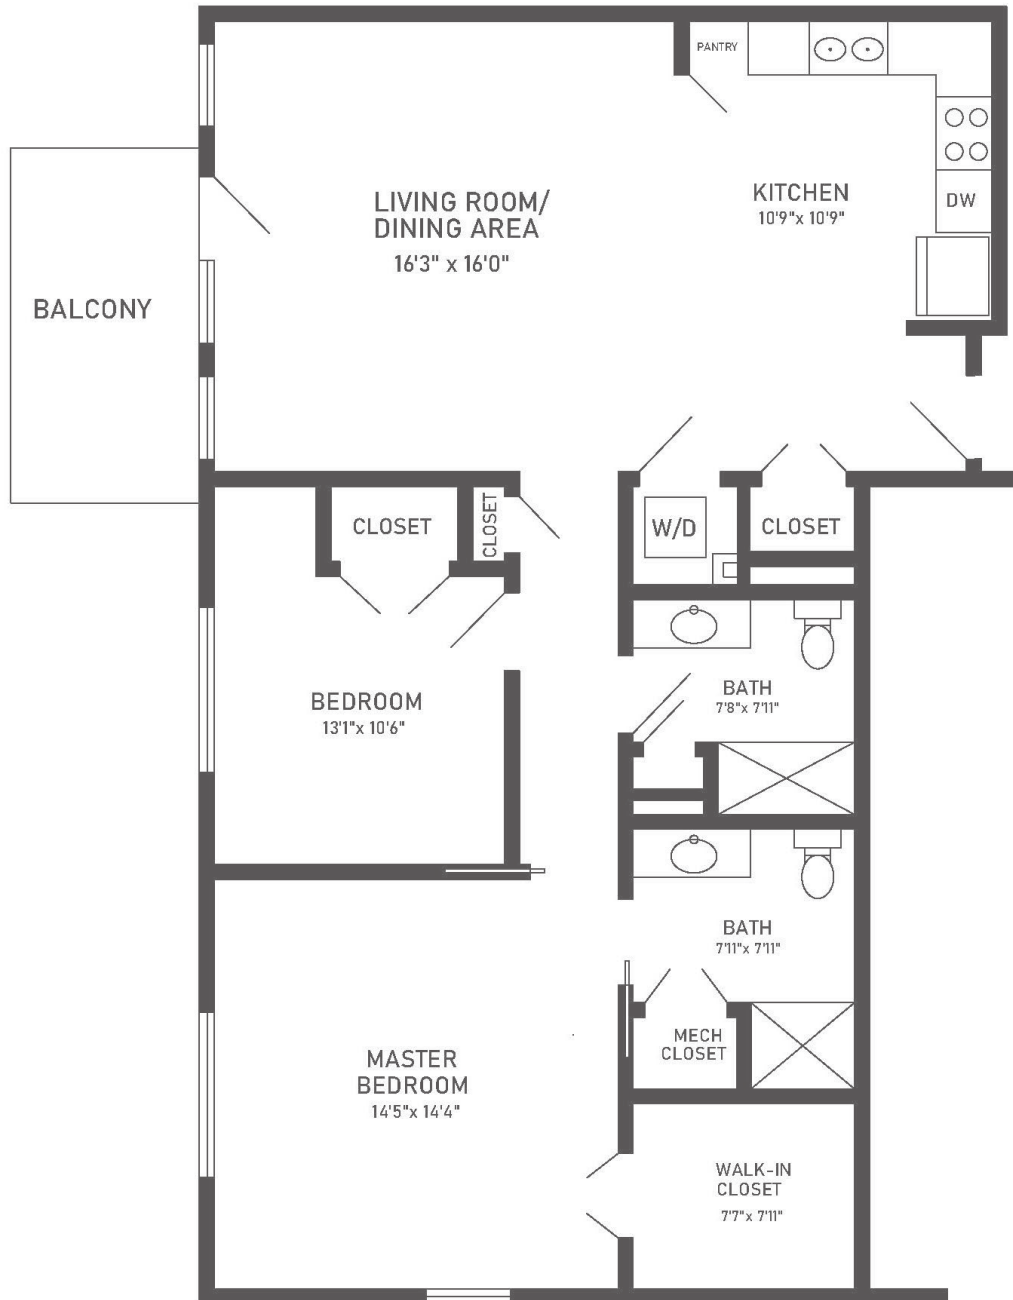

Town Center - E1
Two-Bedroom, Two-Bath

1,082 sq. ft.

Dimensions are approximate.

700 West Fabyan Parkway, Batavia, IL 60510 (630) 879-4100 CovLivingHolmstad.org

Covenant Living Communities & Services is a ministry of the Evangelical Covenant Church and does not discriminate pursuant to the federal Fair Housing Act. All faiths and beliefs are welcome.